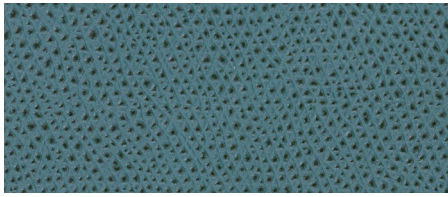

G — PRINTED CALFSKIN GOLF

tanned in Italy • origin: Northern Europe • price category: A  
waterproof, scratchproof

G33 • ocean

G31 • petrol blue

G22 • turquoise

G12 • royal blue

G60 • capri

G99 • tropical blue

new!

G113 • guatemala

G10 • light blue

G66 • sky

G151 • deep green

G109 • celadon green

G176 • ammonite

new!